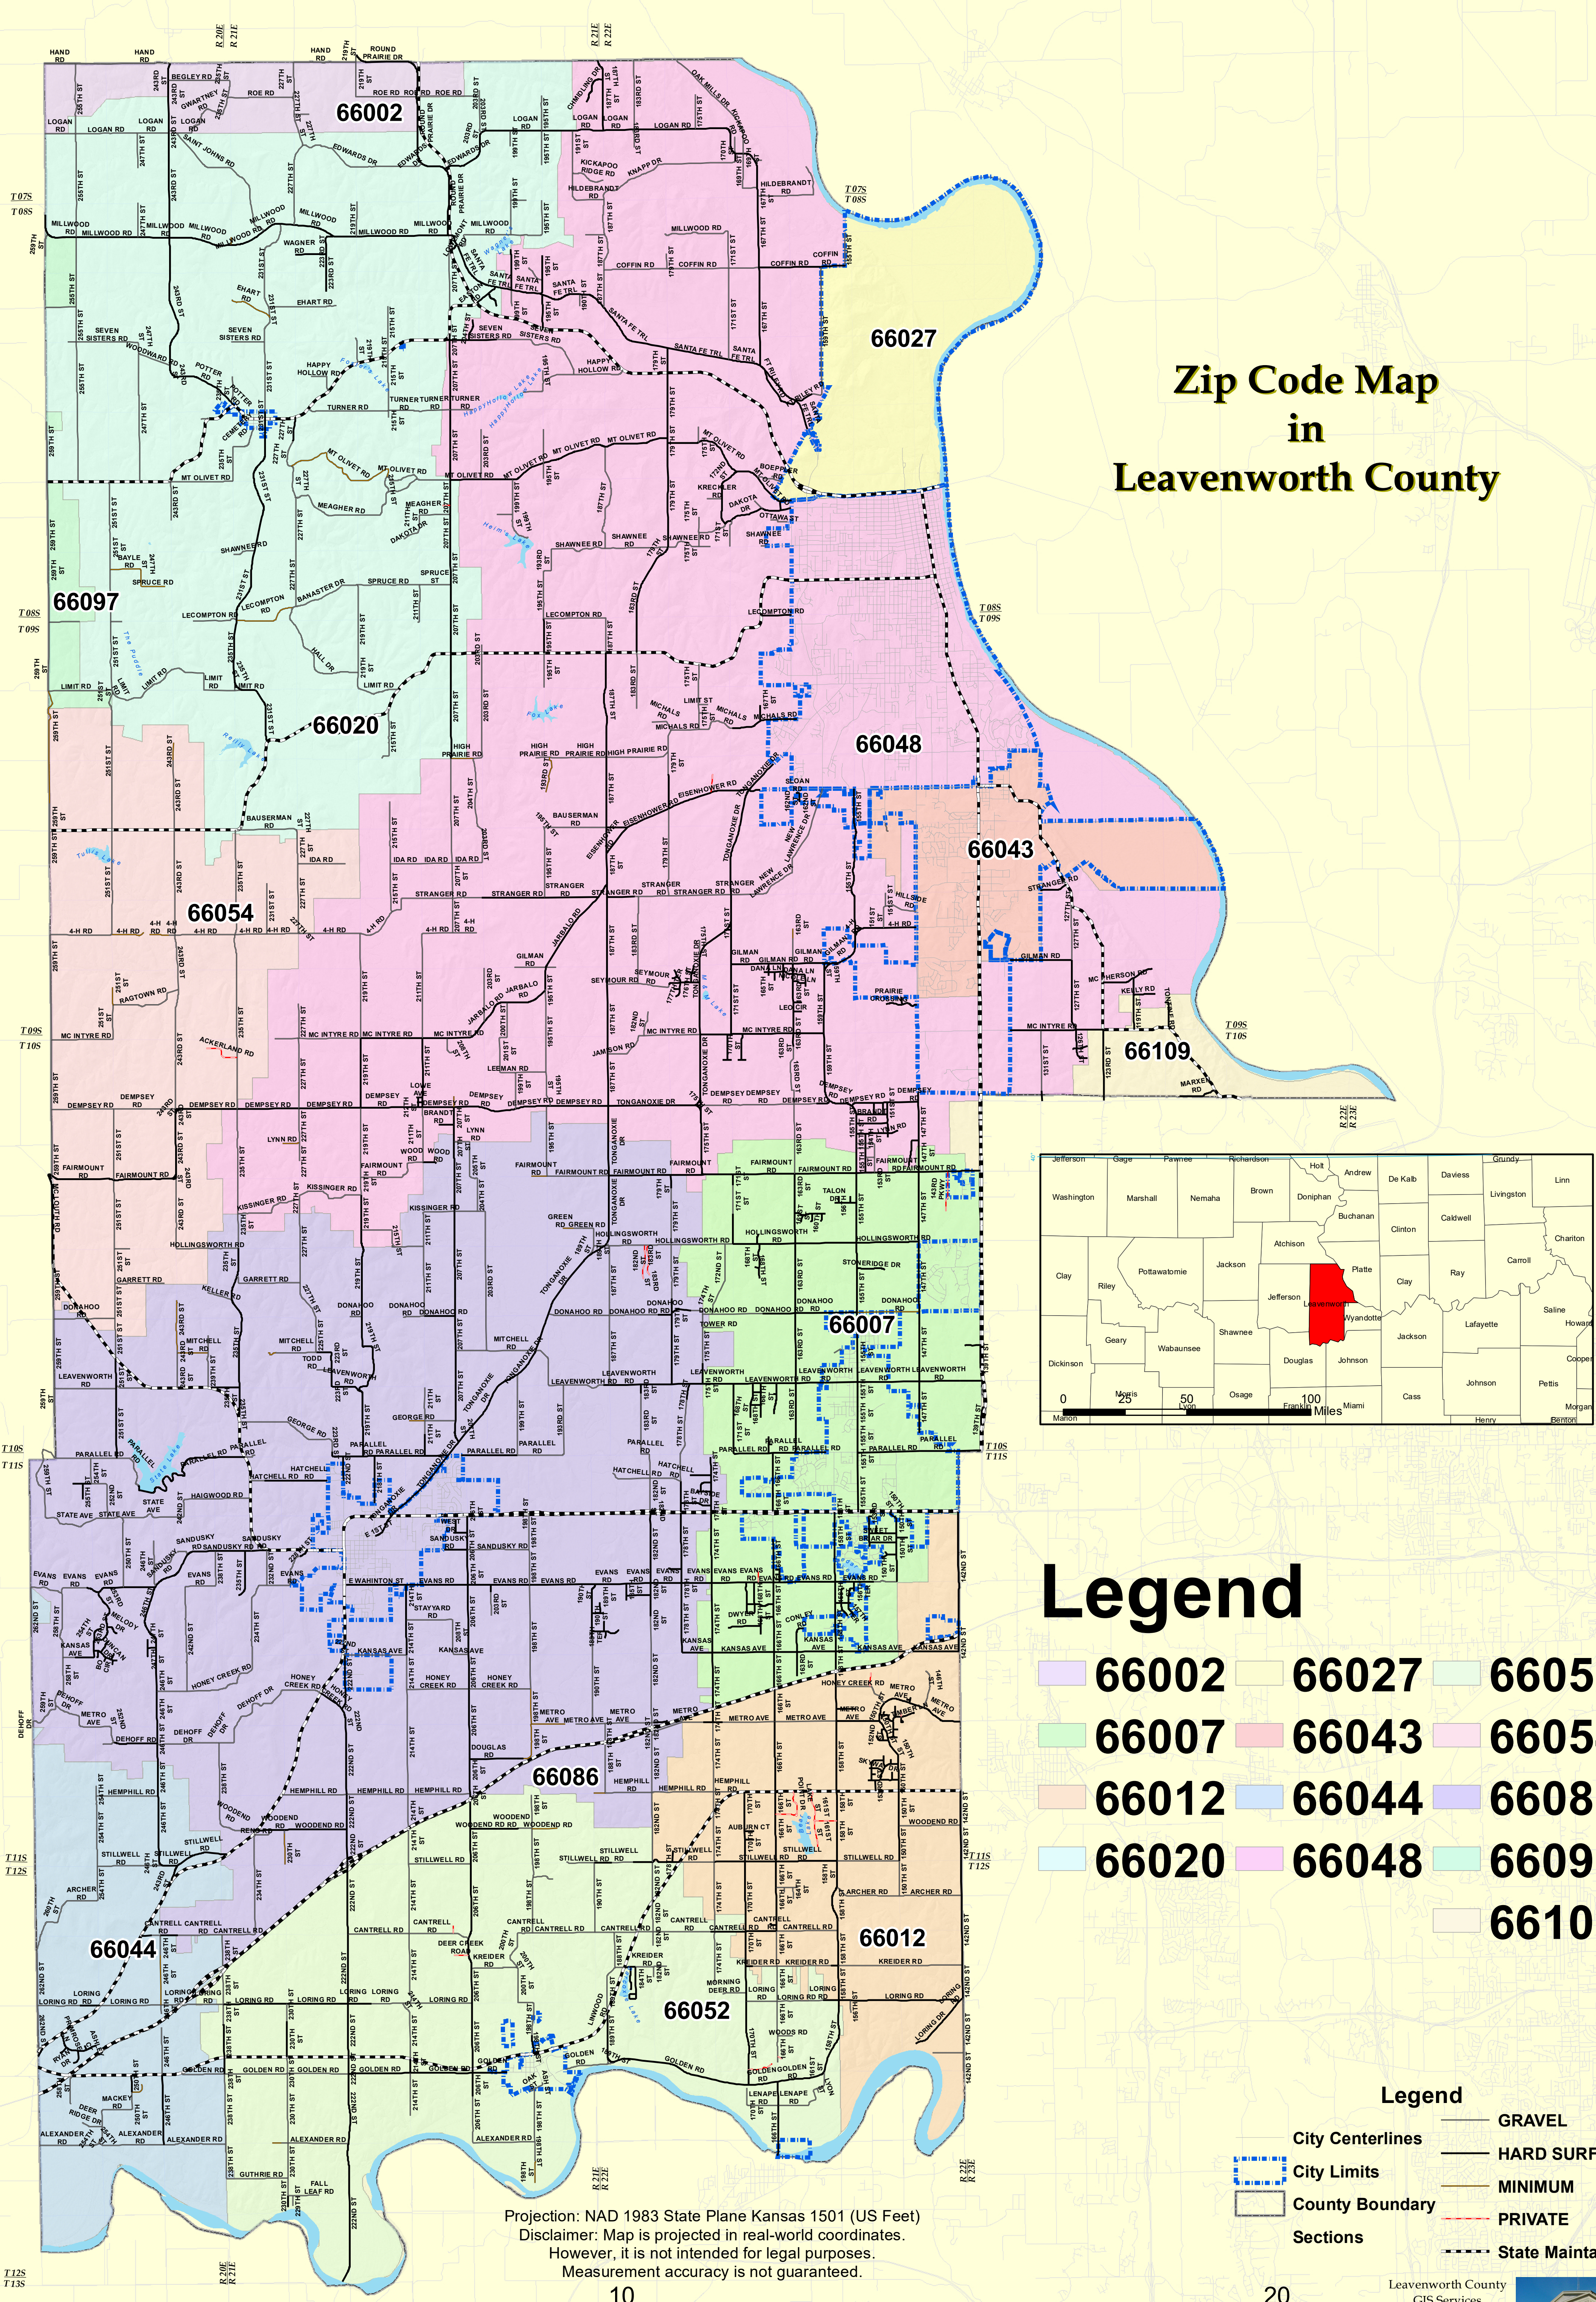

LEAVENWORTH COUNTY KANSAS 2025

Zip Code Map in Leavenworth County

Legend

66002	66027	66052
66007	66043	66054
66012	66044	66086
66020	66048	66097
		66109

Legend

	City Centerlines		GRAVEL
	City Limits		HARD SURFACE
	County Boundary		MINIMUM
	Sections		PRIVATE
			State Maintained

Projection: NAD 1983 State Plane Kansas 1501 (US Feet)
 Disclaimer: Map is projected in real-world coordinates.
 However, it is not intended for legal purposes.
 Measurement accuracy is not guaranteed.