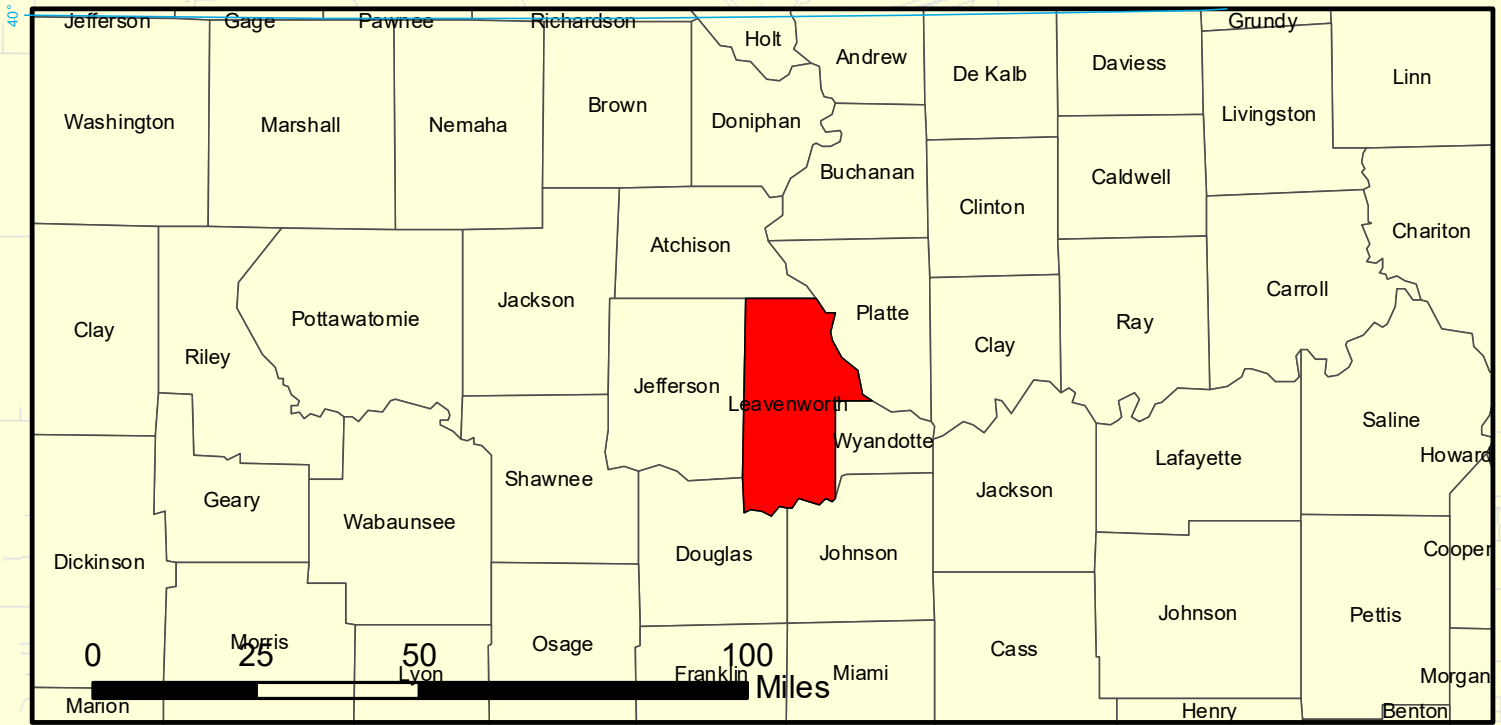

LEAVENWORTH COUNTY KANSAS 2025

Zip Code Map in Leavenworth County

Legend

66002	66027	66052
66007	66043	66054
66012	66044	66086
66020	66048	66097
		66109

Legend

	City Centerlines		GRAVEL
	City Limits		HARD SURFACE
	County Boundary		MINIMUM
	Sections		PRIVATE
			State Maintained

Projection: NAD 1983 State Plane Kansas 1501 (US Feet)
 Disclaimer: Map is projected in real-world coordinates.
 However, it is not intended for legal purposes.
 Measurement accuracy is not guaranteed.